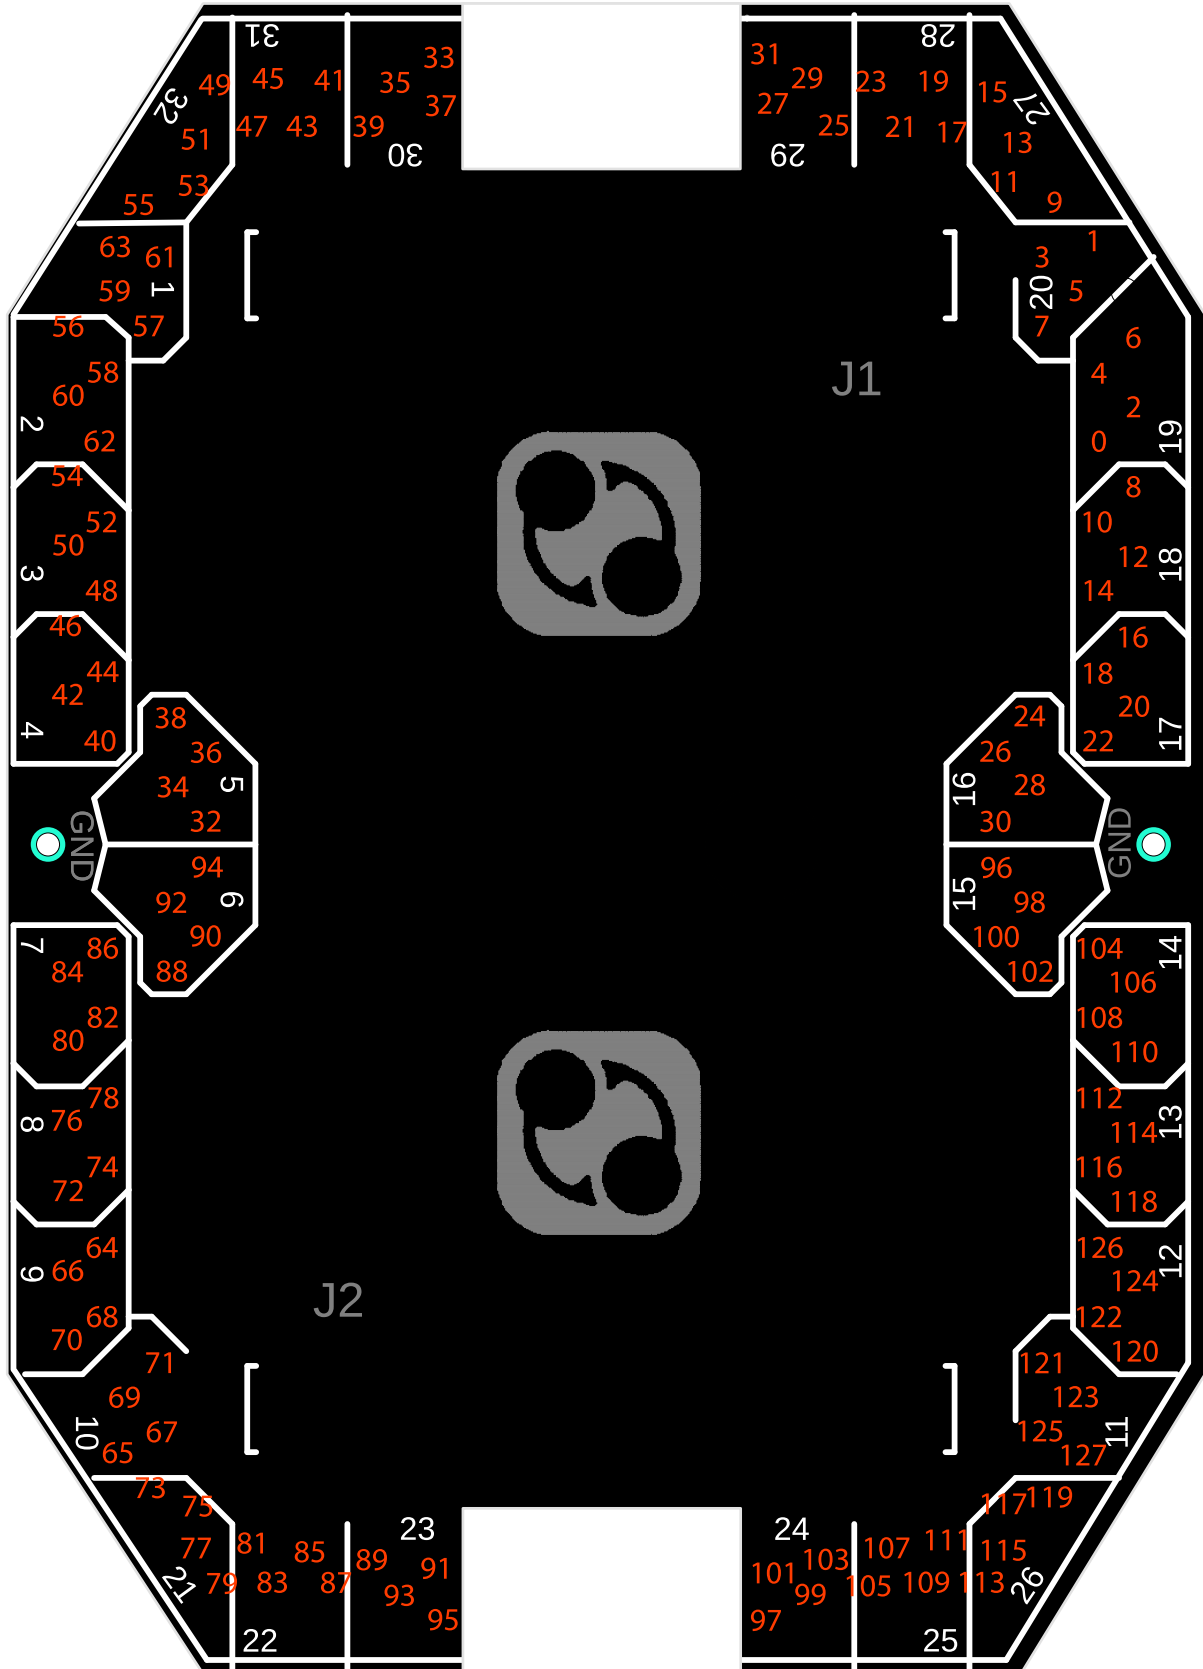

HH128 HDMI side

128 channel EIB (top view)
HH128 hardware input channel IDs